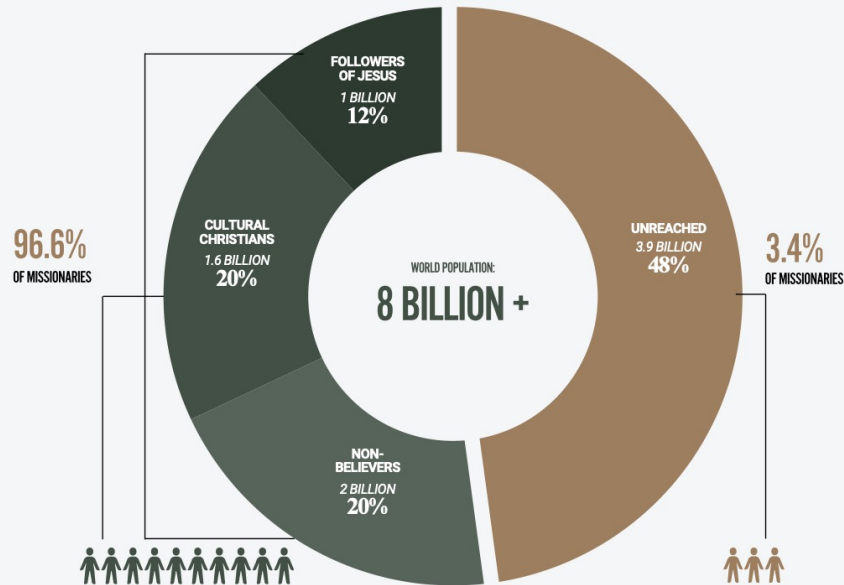

△  
DOXA

**GOSPEL**  
ACCESS + ALIGNM<sub>E</sub>NT

# STATE OF THE GOSPEL

Current global missionary distribution as of 2025:

*Nearly 97 percent of missionaries work among Christians, cultural Christians, and those with access to the gospel. Only about 3 percent of global missionaries work among the unreached.*

## WE NEED A GLOBAL GOSPEL VISION A GLOBAL GOSPEL ALIGNMENT

*In the World Assemblies of God Fellowship (WAGF) there are:*

**88.9 MILLION PEOPLE  
IN 451,458 CHURCHES**

**188 NATIONAL CHURCH PARTNERS  
IN 160 COUNTRIES**