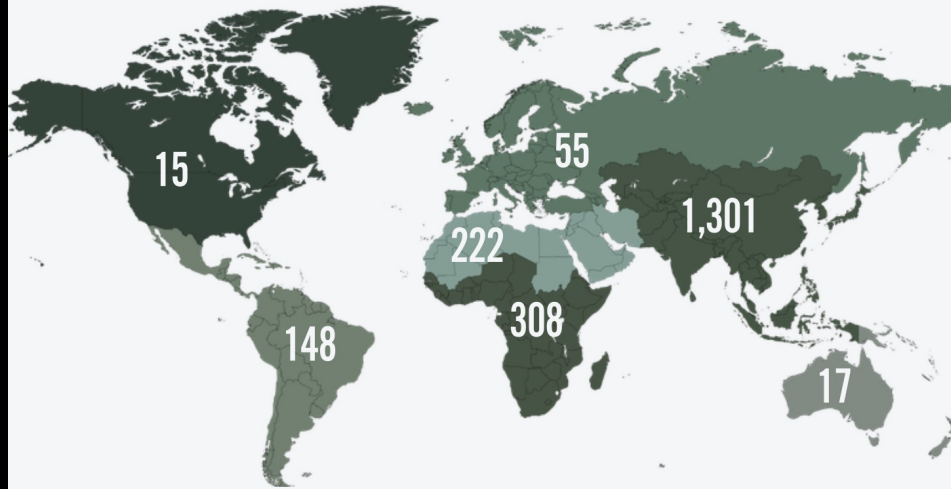

PRAYER FOR 2,085 UNENGAGED PEOPLES

The Unengaged by WAGF Region

- North America and Non Spanish Caribbean
- Latin America and Spanish Caribbean
- Africa
- Europe
- Asia
- Middle East
- Oceania

**SIGN UP TO PRAY AT
[HTTPS://DOXA.LIFE/PRAY/](https://doxa.life/pray/)**