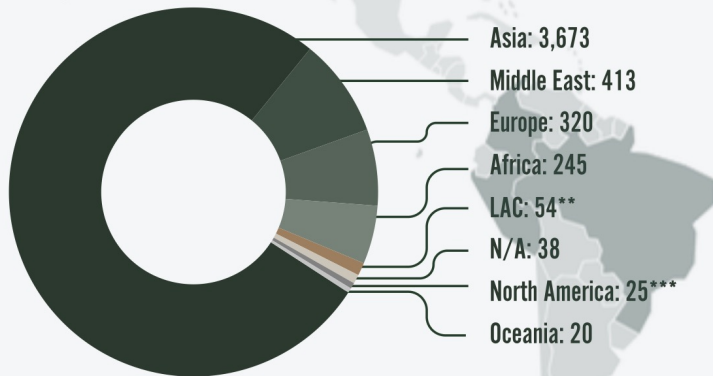

*Classic Unreached: ≤2  
believers in 100*

3.4 billion people (42%)  
Joshua Project figure

*Under-engaged: ≤1  
believer in 100*

3.2 billion people  
5,119 people groups

*Frontier Peoples: ≤1  
believer in 1,000*

2 billion people  
4,788 people groups

*Unengaged: No  
missionaries,  
nolfew known  
believers*

202 million people  
2,085 people groups

**NO GOSPEL ACCESS  
NO HOPE**

Of the 3.9 billion unreached

# 2.0 billion are frontier peoples.

Less than 1 believer in 1,000

There are approximately **4,788** frontier people groups scattered throughout the world\*

\*www.joshuaproject.net (Joshua Project lists 34 of these people groups in the USA)  
 \*\*Latin America & Caribbean  
 \*\*\*Including non-Spanish Caribbean